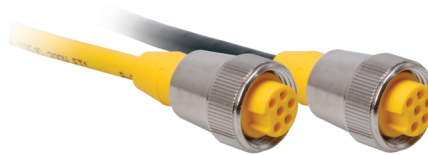

6-Wire *minifast*® Cordsets, Standard

- Straight Female Connectors
- NEMA 1, 3, 4, 6P and IEC IP 67 Protection
- 300 V, 9 A

Housing Style	Part Number	Cable	Features	Pinout
	RKM 60-*M/S90/S853	AWM PUR Yellow 3x18 AWG 105°C 7.3 mm OD Cable #RF50545-*M [†]	6-pin style connector with 3 conductor	1. BN 2. N/C 3. GN/YE 4. N/C 5. BU 6. N/C
	RKM 61-*M	AWM PVC Yellow 6x18 AWG 105°C 7.3 mm OD Cable #RF50575-*M [†]	flexlife®	1. GN 2. WH 3. BU 4. Gy 5. YE 6. BN
	RKM 61-*M/S739	ITC PLTC PVC Yellow 7x18 AWG 105°C 7.3 mm OD Cable #RF50637-*M [†]	Shielded cable with drain wire, not connected at plug.	
	RKM 61-*M/S763	AWM PVC Black 6x18 AWG 105°C 7.3 mm OD Cable #RF50551-*M [†]	Shielded cable with drain wire, not connected at plug	

* Length in Meters. Standard cable lengths are 2, 4, 5, 6, 8 and 10 meters. Consult factory for other lengths.
Standard coupling nut material is nickel plated brass "RKM .."; "RK .." indicates nylon and "RKV .." indicates 316 stainless steel.
[†] See Section N for *reelfast*® cable information.