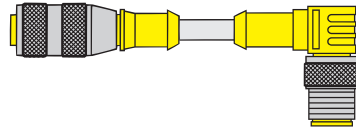

eurofast® Cordset Extension Part Number Key

Part Number Keys are to assist in IDENTIFICATION ONLY. Consult Factory for catalog items not identified.

See "Plug Body Styles" above for different options.

RK .. - RS ..

euofast® Cordset Extension

Other Extension Examples:

RK .. - WS ..

WK .. - RS ..

WK .. - WS ..

Note: Right angle connectors available in standard, "C", "S" and LED plug body styles.