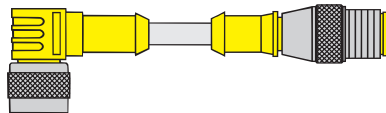

eurofast® Cordset Extension Part Number Key

Part Number Keys are to assist in IDENTIFICATION ONLY. Consult Factory for catalog items not identified.

See "Plug Body Styles" above for different options.

RK .. - RS ..

euofast® Cordset Extension

Other Extension Examples:

RK .. - WS ..

WK .. - RS ..

WK .. - WS ..

Note: Right angle connectors available in standard, "C", "S" and LED plug body styles.