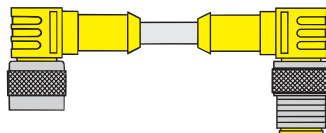

eurofast® Cordset Extension Part Number Key

Part Number Keys are to assist in IDENTIFICATION ONLY. Consult Factory for catalog items not identified.

See "Plug Body Styles" above for different options.

RK .. - RS ..

euofast® Cordset Extension

Other Extension Examples:

RK .. - WS ..

WK .. - RS ..

WK .. - WS ..

Note: Right angle connectors available in standard, "C", "S" and LED plug body styles.