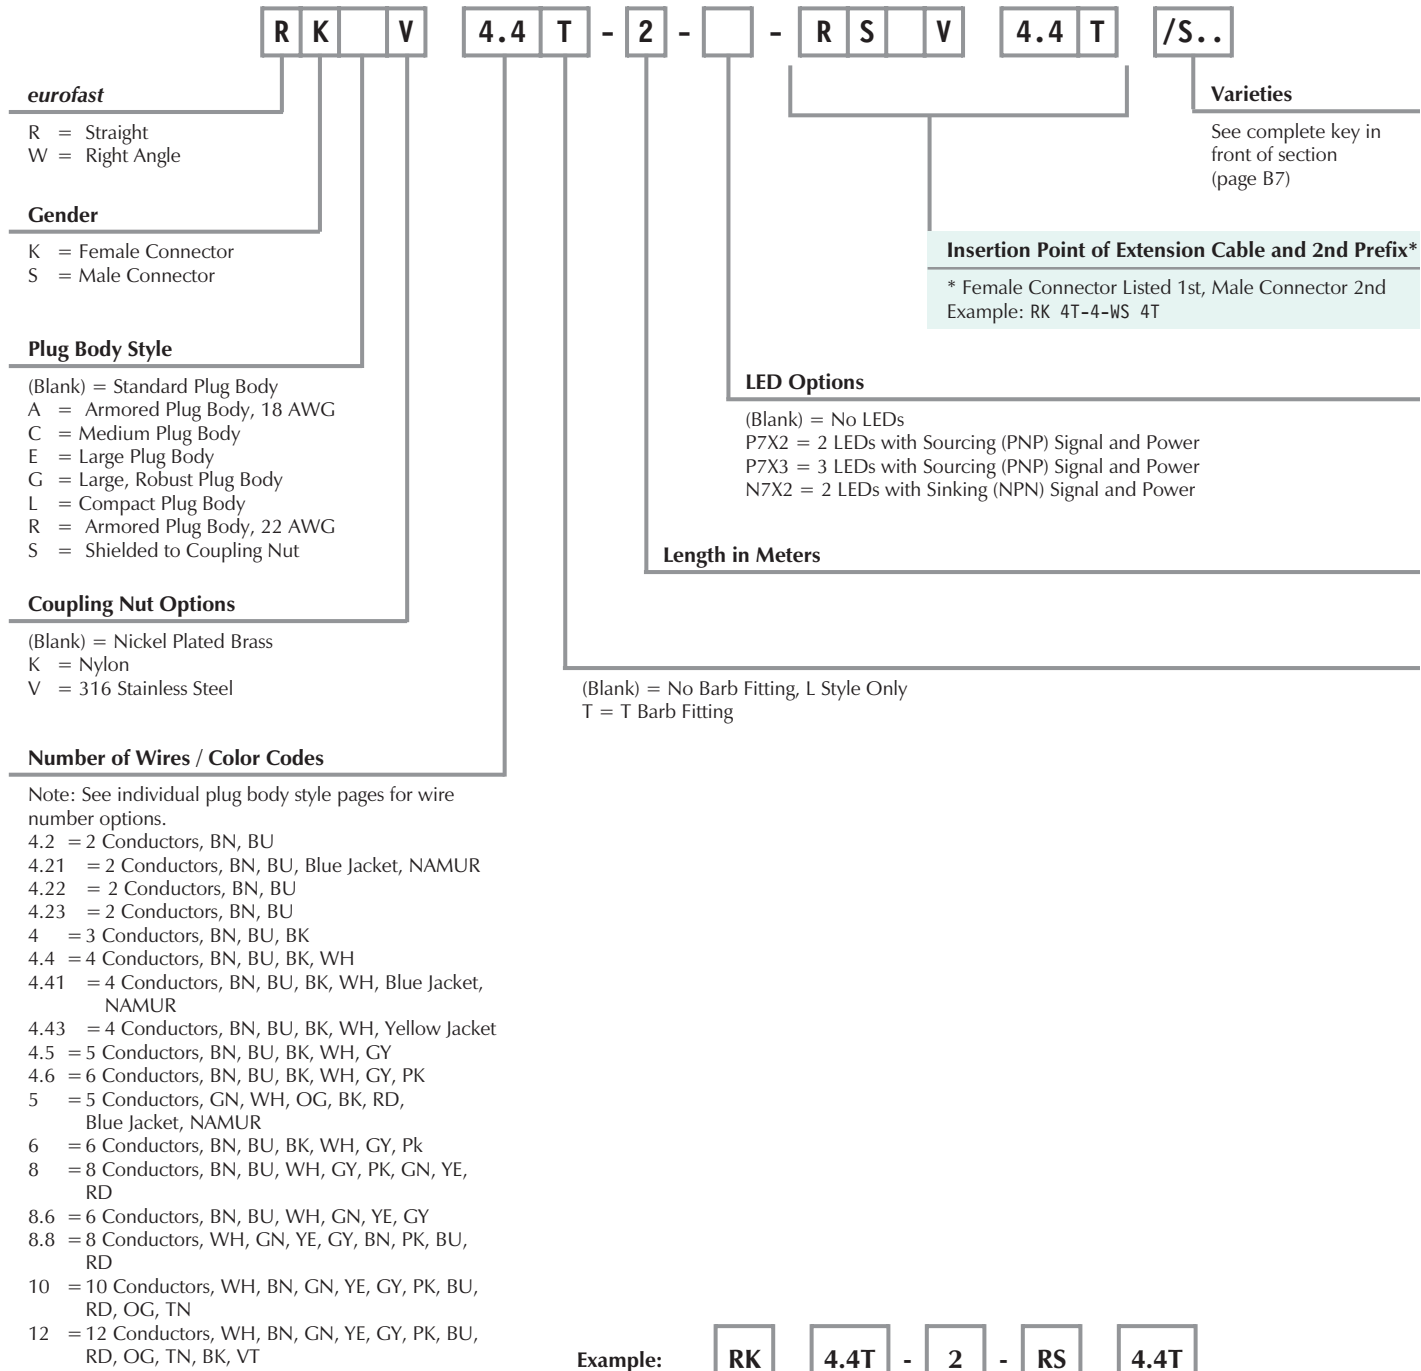

eurofast® Cordset Extension Part Number Key

Part Number Keys are to assist in IDENTIFICATION ONLY. Consult Factory for catalog items not identified.

See "Plug Body Styles" above for different options.

RK .. - RS ..

euofast® Cordset Extension

Other Extension Examples:

RK .. - WS ..

WK .. - RS ..

WK .. - WS ..

Note: Right angle connectors available in standard, "C", "S" and LED plug body styles.